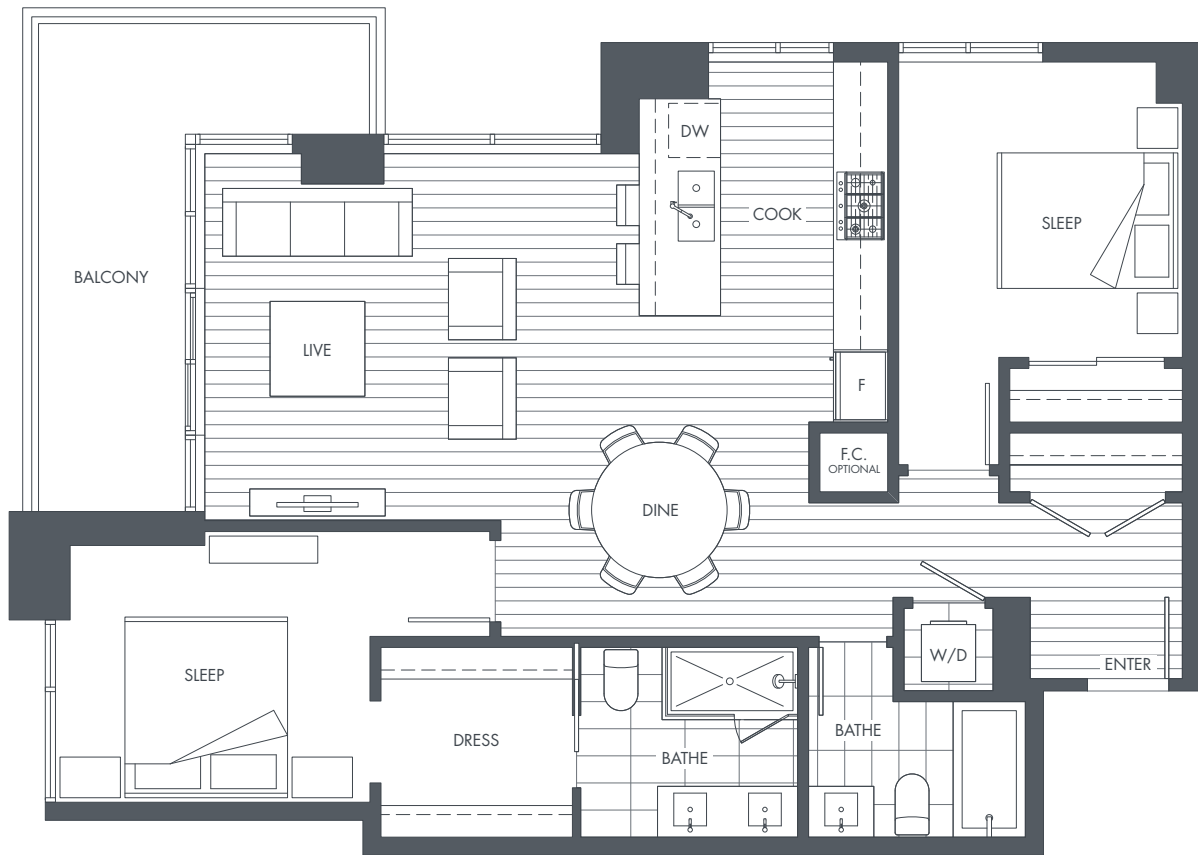

PLAN B4

2 BEDROOM

LIVING	1062 SF
BALCONY	145 SF
TOTAL	1207 SF

BOSA
PROPERTIES

ENCORE

LEVEL 3-13
TOWER

TERRACE BUILDING